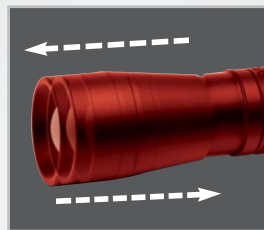

### TECHNICAL DATA

				
CREE XP-G	140 lumen 450-5000 lux@50cm	2xAAA/1.5V Alkaline	2h	10°-70°
				
1 m	IP54	56g	Ø16x148mm	

**FOCUS ADJUSTMENT**

**LL 150 PACKAGING**

Compact and lightweight, the new RUPES LL 150 Swirl Finder Pen Light is a portable penlight that is specially engineered for optimized output and run time. Featuring a push-button tail-cap switch for single-handed operation, **the RUPES LL 150 is an essential lighting tool for professionals.**

### FEATURES:

- Extremely bright LED light
- Luminous flux: 140 lumen
- Optimized light spectrum for paint inspection
- Adjustable Focus (10° - 70° degrees)
- Diameter 16mm, Length 148mm
- Clip for clipping onto a shirt pocket / suit pocket